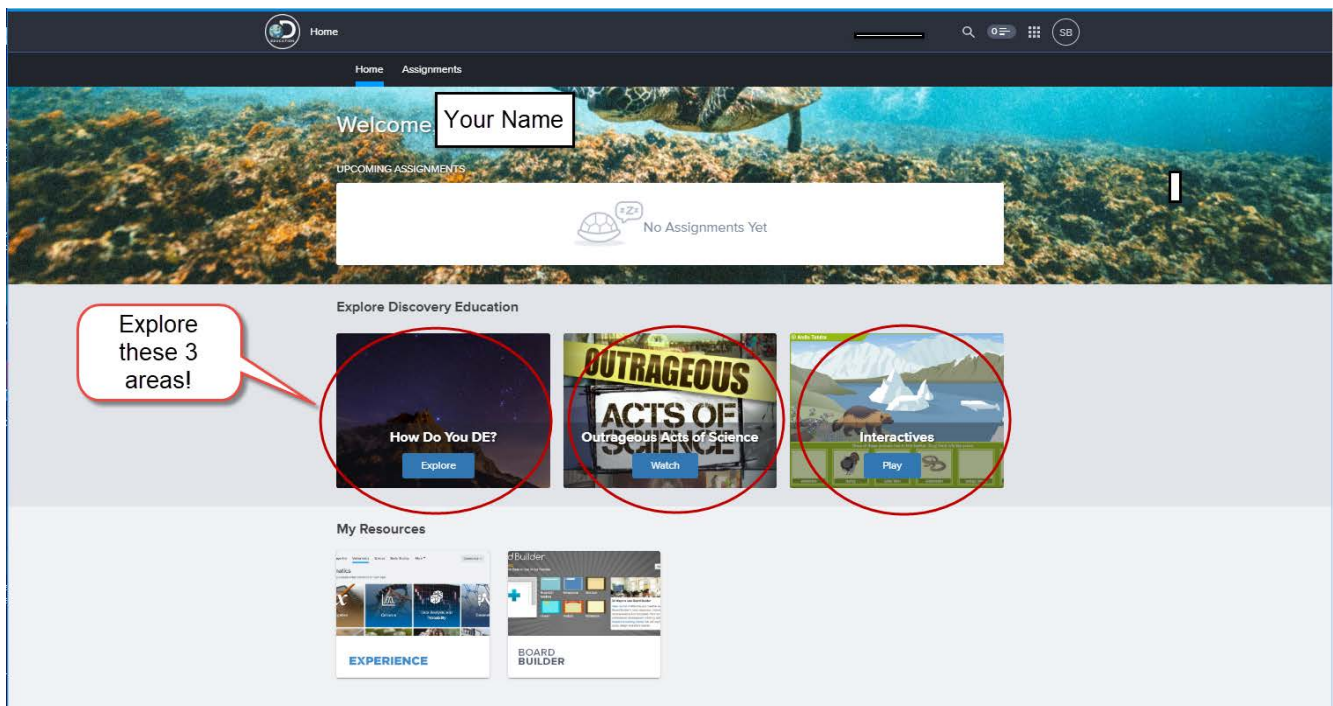

## Accessing Discovery Education - Student

These are the directions you would use to log on to Discovery Education:

1. Go to Technology@HMES webpage
2. Click on Discovery Education in the Research table. This website is <https://pwcs.discoveryeducation.com>
3. Login the same way you log into your computer with your username and your password
4. You are now connected with your Discovery Education account and this is what you will see. Students should explore the 3 areas circled below to learn more about how to use Discovery Education.
  - How Do You DE? - This area will show student how to do RESEARCH and SAVE your Information
  - Outrageous Acts of Science – This area is filled with fun Science facts.
  - Interactives – This area has a ton of interactive games on the Solar System, Electromagnetics, Animals, the Human Body, Geography, and more.

### Get a QUICK START by using the SEARCH bar

#### Your Challenge:

Find something new that you have learned and send it to Ms. King in an email (kings). Also send the name of the video that you watched or the interactive game you played.